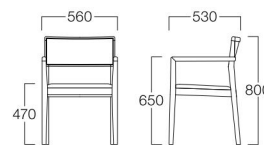

〈共通仕様〉

フレーム：ビーチ材

〈木部色〉

01色
(ナチュラル)

06色
(ダークブラウン)