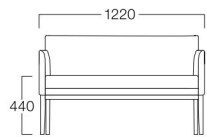

- A = ¥ 59,000
- B = ¥ 63,500
- C = ¥ 68,000
- D = ¥ 72,500
- E = ¥ 82,000

■LIMITED 2人掛

01色 W9127-2WW1
06色 W9127-2WW6

〈張地ランク〉

- A = ¥ 66,000
- B = ¥ 74,500
- C = ¥ 83,000
- D = ¥ 91,500
- E = ¥108,000

〈共通仕様〉
脚：ビーチ材