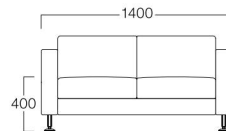

B = ¥ 97,500

C = ¥104,000

D = ¥110,500

E = ¥123,000

2人掛 H3503-2WWA

〈張地ランク〉

A = ¥124,000

B = ¥132,500

C = ¥141,000

D = ¥149,500

E = ¥166,500

3人掛 H3503-3WWA

〈張地ランク〉

A = ¥160,000

B = ¥171,000

C = ¥182,000