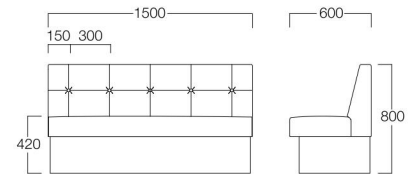

W600	W900	W1200	W1500	W1800
〈張地ランク〉	〈張地ランク〉	〈張地ランク〉	〈張地ランク〉	〈張地ランク〉
A = ¥76,000	A = ¥ 92,000	A = ¥105,000	A = ¥125,000	A = ¥145,000
B = ¥80,000	B = ¥ 98,000	B = ¥113,000	B = ¥134,500	B = ¥156,000
C = ¥84,000	C = ¥104,000	C = ¥121,000	C = ¥144,000	C = ¥167,000
D = ¥88,000	D = ¥110,000	D = ¥129,000	D = ¥153,500	D = ¥178,000
E = ¥96,000	E = ¥122,000	E = ¥144,500	E = ¥172,500	E = ¥200,000

Biston

ビストン

背のボタンがアクセントのソファ。ヴィンテージやクラシックな空間に合います。ゆったり座ることができ、リラックスして使用できます。

S6061-99 [★]メラミン色品番

※W1500の時のボタン間隔イメージです。

〈共通仕様〉

巾木：メラミン化粧板

★メラミン色 [ ]内が木部色品番になります。